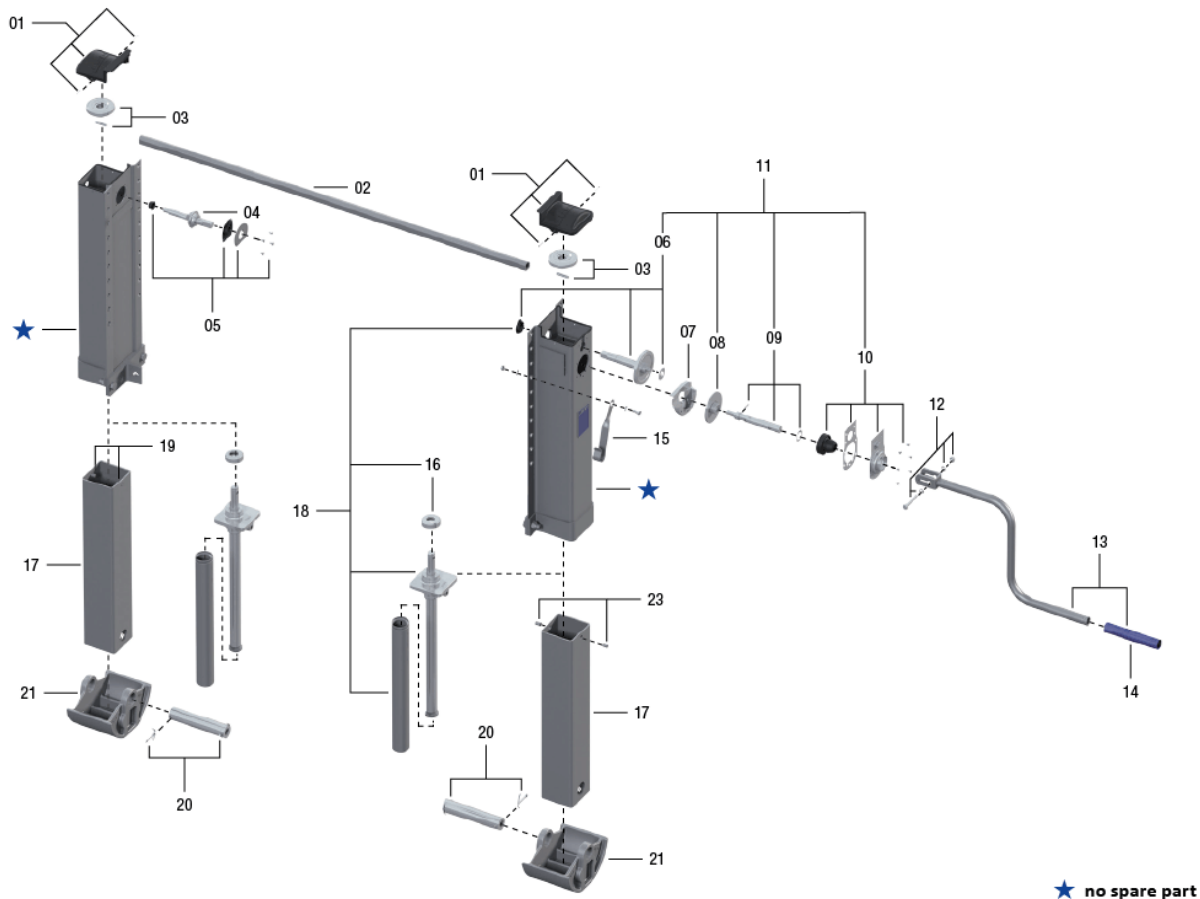

Spare parts

Fig	Description	Part No	Fig	Description	Part No
01	Cover with bolts	JSE0046100	11	Drive, with 6,9,10	JSE0117000
02	Cross shaft	JSL10	12	Bolts, washers, nuts	JSE0043100
03	Bevel gear with bolts	JSE0058600	13	Crank w. 14	JSU02
04	Shaft	JSE0001500	15	Crank hook	JSE0040202
05	Bearing	JSE0114000	16	Axial bearing	JSE0066401
06	Shaft with Bearing	JSE0058700	17	Inner tube *	
07	Grease tank	JSE0002000	18	Spindle w. 16 *	
08	Gear	JSE0055800	19	Cylindrical pin	JS1120-0007
09	Crank shaft	JSE0046500	20	Shaft w. split pins	JSE0111800
10	Bearing holder	JSE0111500	21	A-Foot w. 20	JSD02CA

* Only available with complete leg L/H or R/H